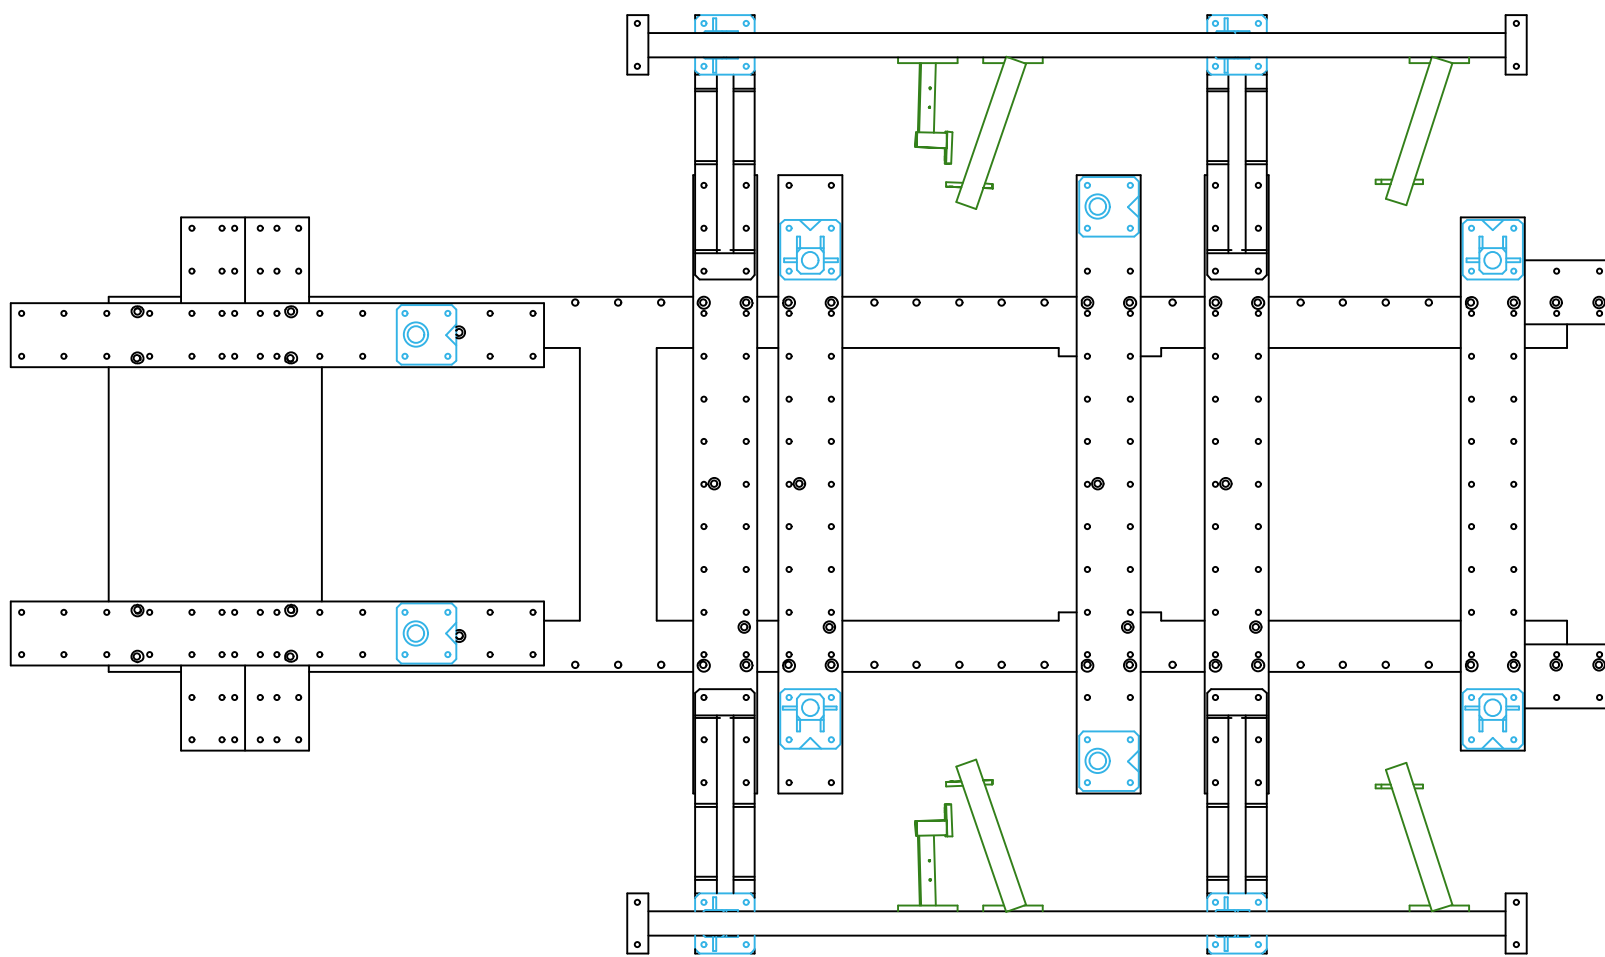

PEUGEOT

875.808

38 Kg | 08.09.2003 | 875.808-RVA3-1

1 2 3 4 5 6 7 8 9 10 11 12 13 14 15 16 17 18 19 20 21 22 23 24 25 26 27 28 29 30 31 32 33 34 35 36

875.808-RVA3-1 | 00

CELETTE®
VIENNE - FRANCE

© Copyright 2003 CELETTE S.A. - All rights reserved. No part of this document may be reproduced in any form, by photostat, xerography or any other means, or incorporated into any informational retrieval system, electronic or mechanical, without the permission of the copyright owner.