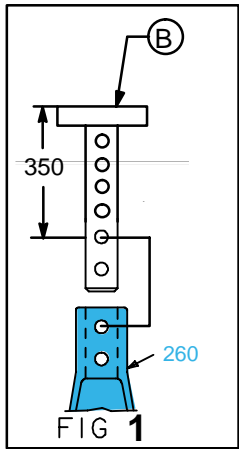

CELETTE®

PEUGEOT 307 CC