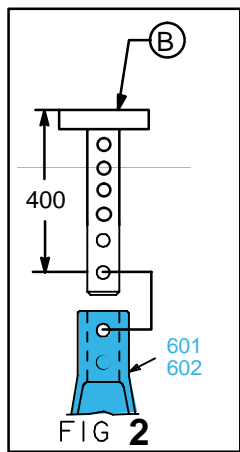

PEUGEOT

875.808

38 Kg | 08.09.2003 | 875.808-RVA3-1

1 2 3 4 5 6 7 8 9 10 11 12 13 14 15 16 17 18 19 20 21 22 23 24 25 26 27 28 29 30 31 32 33 34 35 36

875.808-RVA3-1 | 00

CELETTE®
VIENNE - FRANCE

© Copyright 2003 CELETTE S.A. - All rights reserved. No part of this document may be reproduced in any form, by photostat, xerography or any other means, or incorporated into any informational retrieval system, electronic or mechanical, without the permission of the copyright owner.