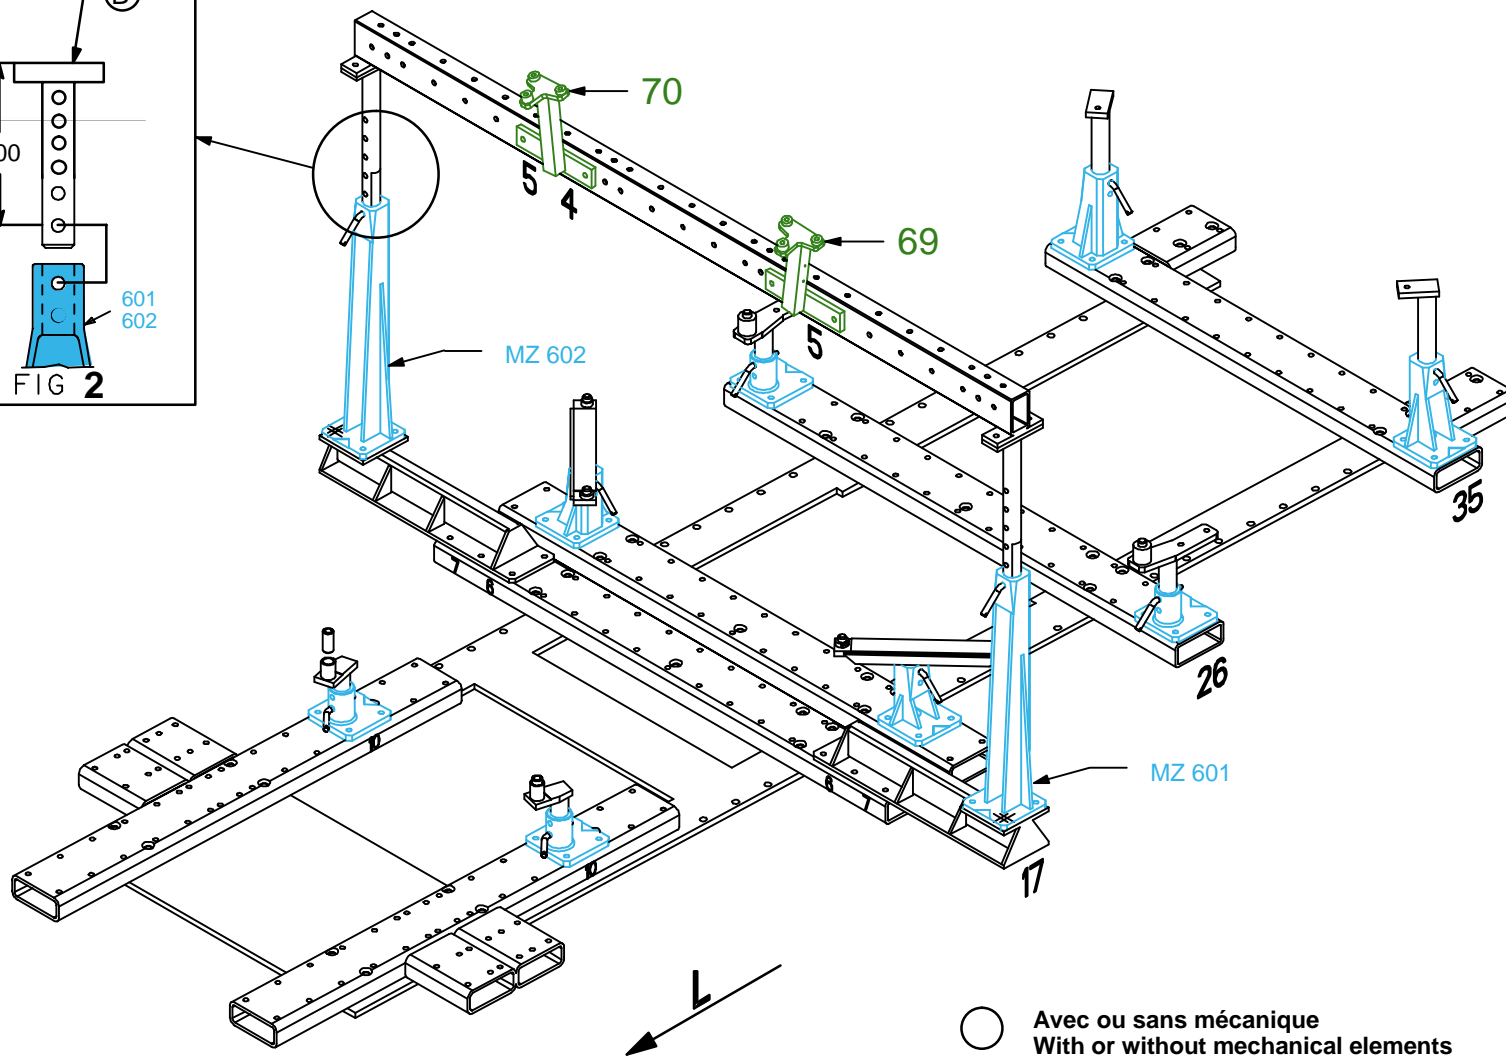

PEUGEOT

875.808

38 Kg | 08.09.2003 | 875.808-RVA3-1

1 2 3 4 5 6 7 8 9 10 11 12 13 14 15 16 17 18 19 20 21 22 23 24 25 26 27 28 29 30 31 32 33 34 35 36

875.808-RVA3-1 | 00

CELETTE®
VIENNE - FRANCE

© Copyright 2003 CELETTE S.A. - All rights reserved. No part of this document may be reproduced in any form, by photostat, xerography or any other means, or incorporated into any informational retrieval system, electronic or mechanical, without the permission of the copyright owner.