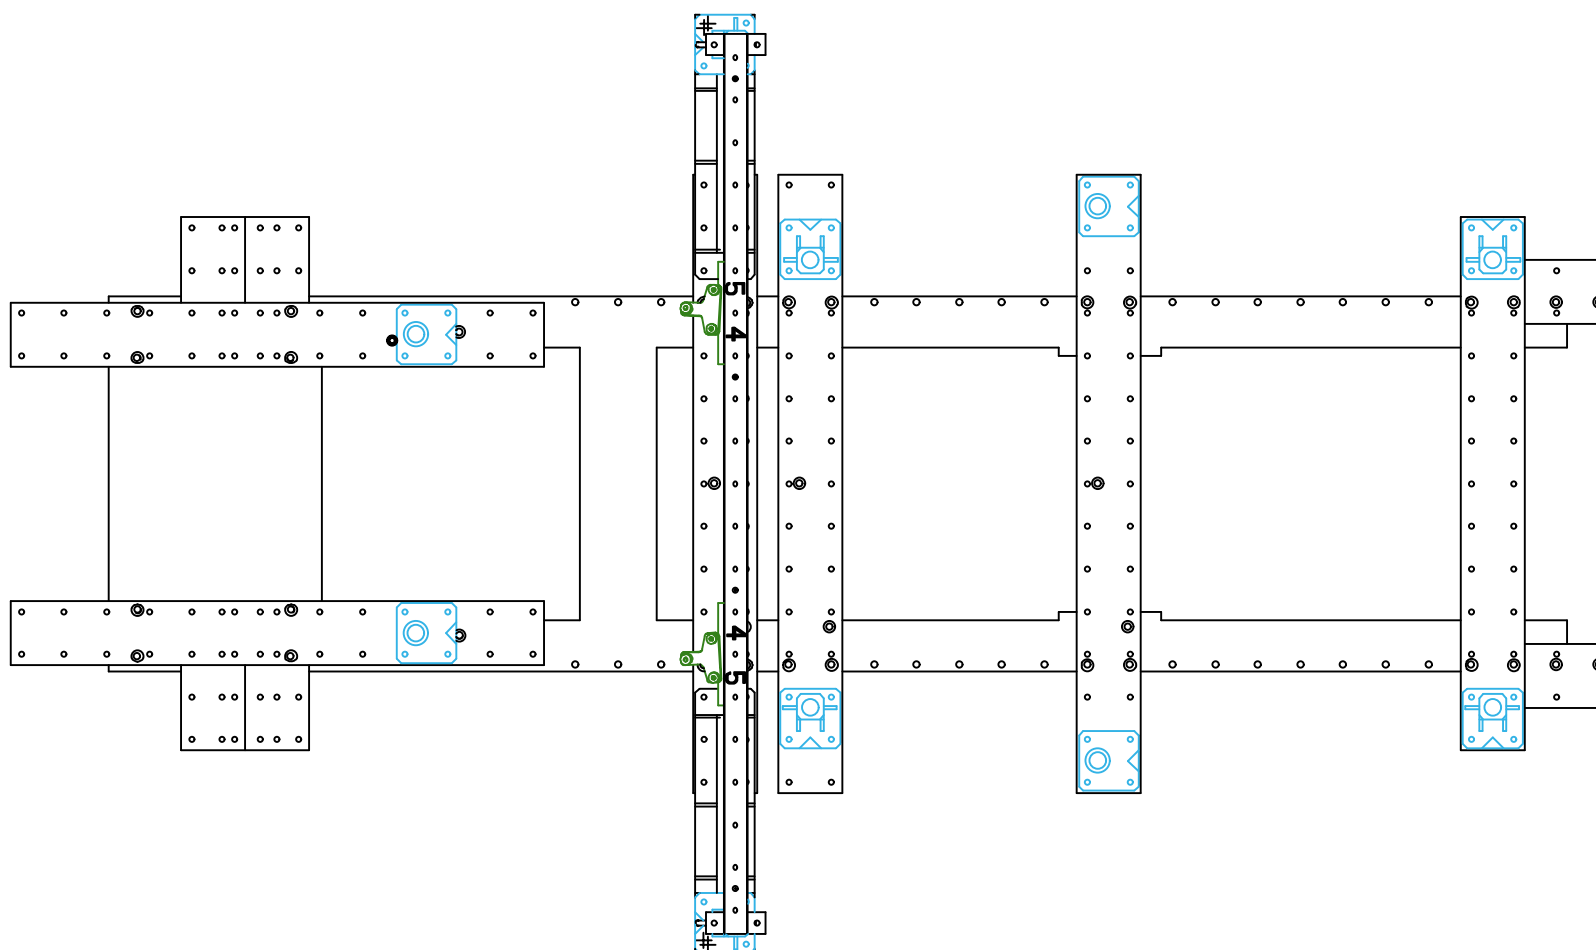

1 2 3 4 5 6 7 8 9 10 11 12 13 14 15 16 17 18 19 20 21 22 23 24 25 26 27 28 29 30 31 32 33 34 35 36

875.808-RVA3-2 | 00