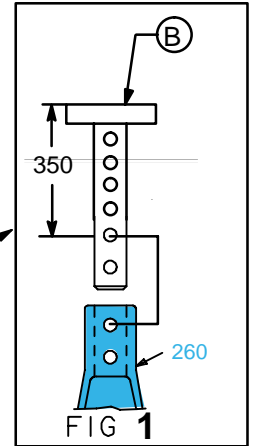

CELETTE®

PEUGEOT 307 CC