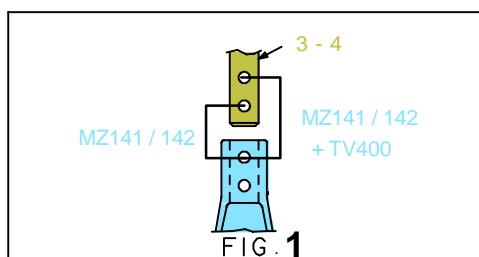

# 718.300

69 Kg    21.12.95    439-D-9A

**CELETTE®**  
VIENNE - FRANCE

© Copyright 1995 CELETTE S.A. - All rights reserved. No part of this document may be reproduced in any form, by photostat, xerography or any other means, or incorporated into any informational retrieval system, electronic or mechanical, without the permission of the copyright owner.

**VOLVO**

**718.300**

69 Kg | 21.12.95 | 439-D-9B

REP.	MOD.
5	CARISMA VOLVO Boite manuel Manual gear box
32	VOLVO Boite Auto Automatic gear box

○ Avec ou sans mécanique  
With or without mechanical elements  
Con o senza parti meccaniche  
Mit oder ohne Aggregate  
Con ó sin mecanica desmontada