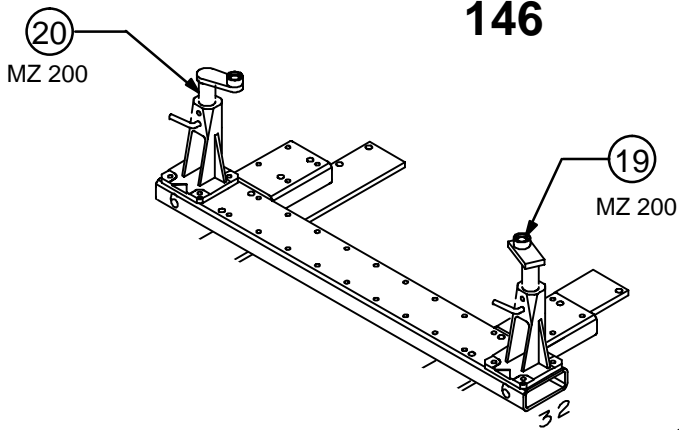

- TURBO DIESEL
  Essence, sauf moteur "boxer"
- TURBO DIESEL
  Gasoline, except engine "boxer"
- TURBO DIESEL
  Benzin, mit Ausnahme von Motor "boxer"
- TURBO DIESEL
  Benzina, eccetto motore "boxer"
- TURBO DIESEL
  Gasolina, excepto motor "boxer"